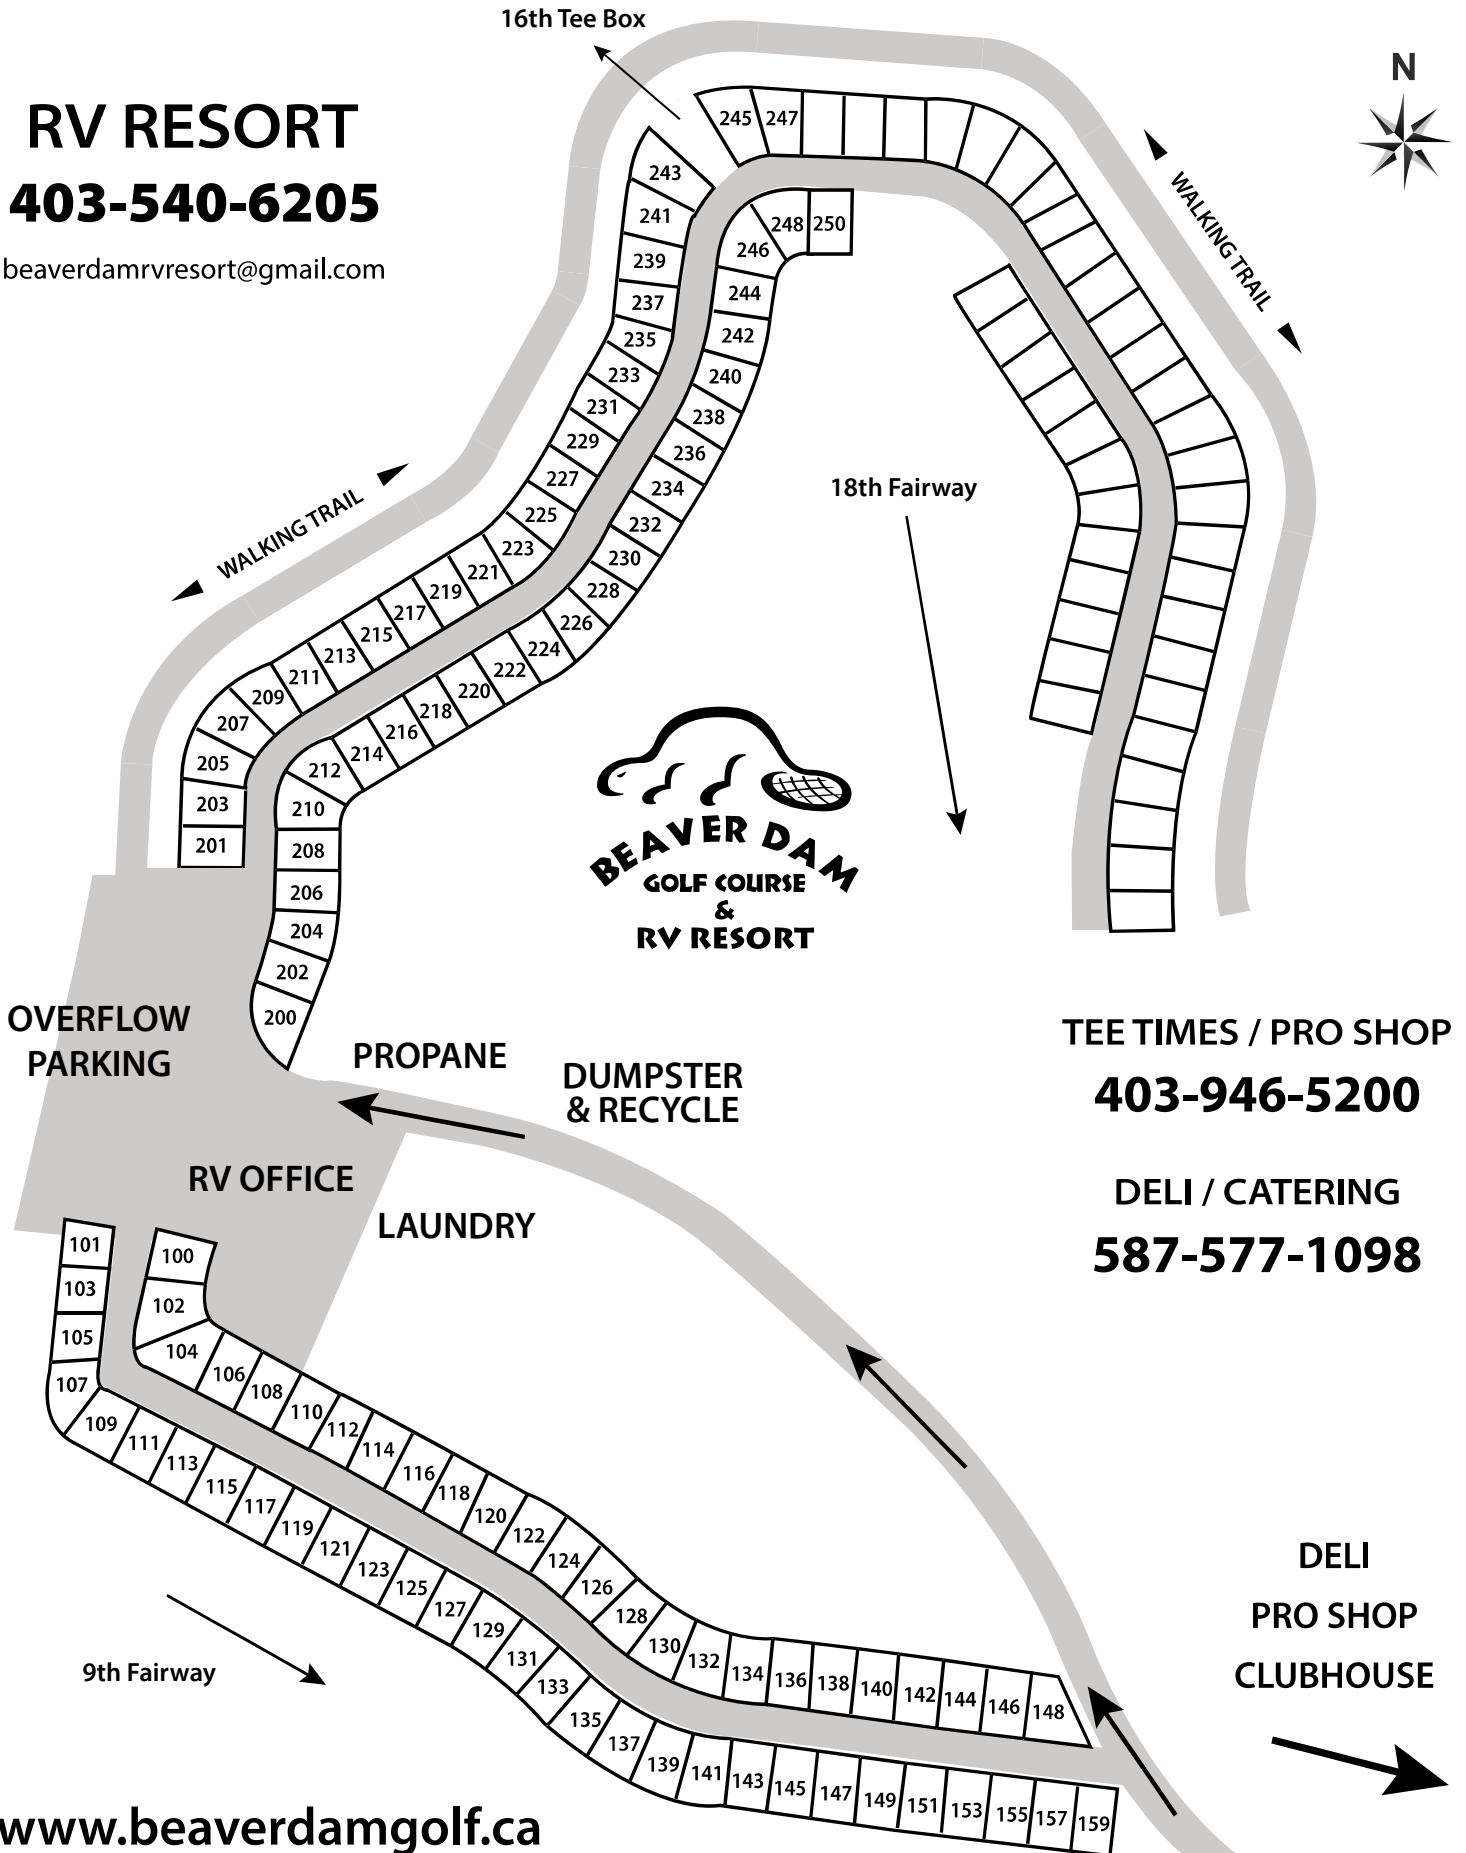

BEAVER DAM GOLF & RV RESORT

RV RESORT
403-540-6205

beaverdamrvresort@gmail.com

TEE TIMES / PRO SHOP
403-946-5200

DELI / CATERING
587-577-1098

www.beaverdamgolf.ca