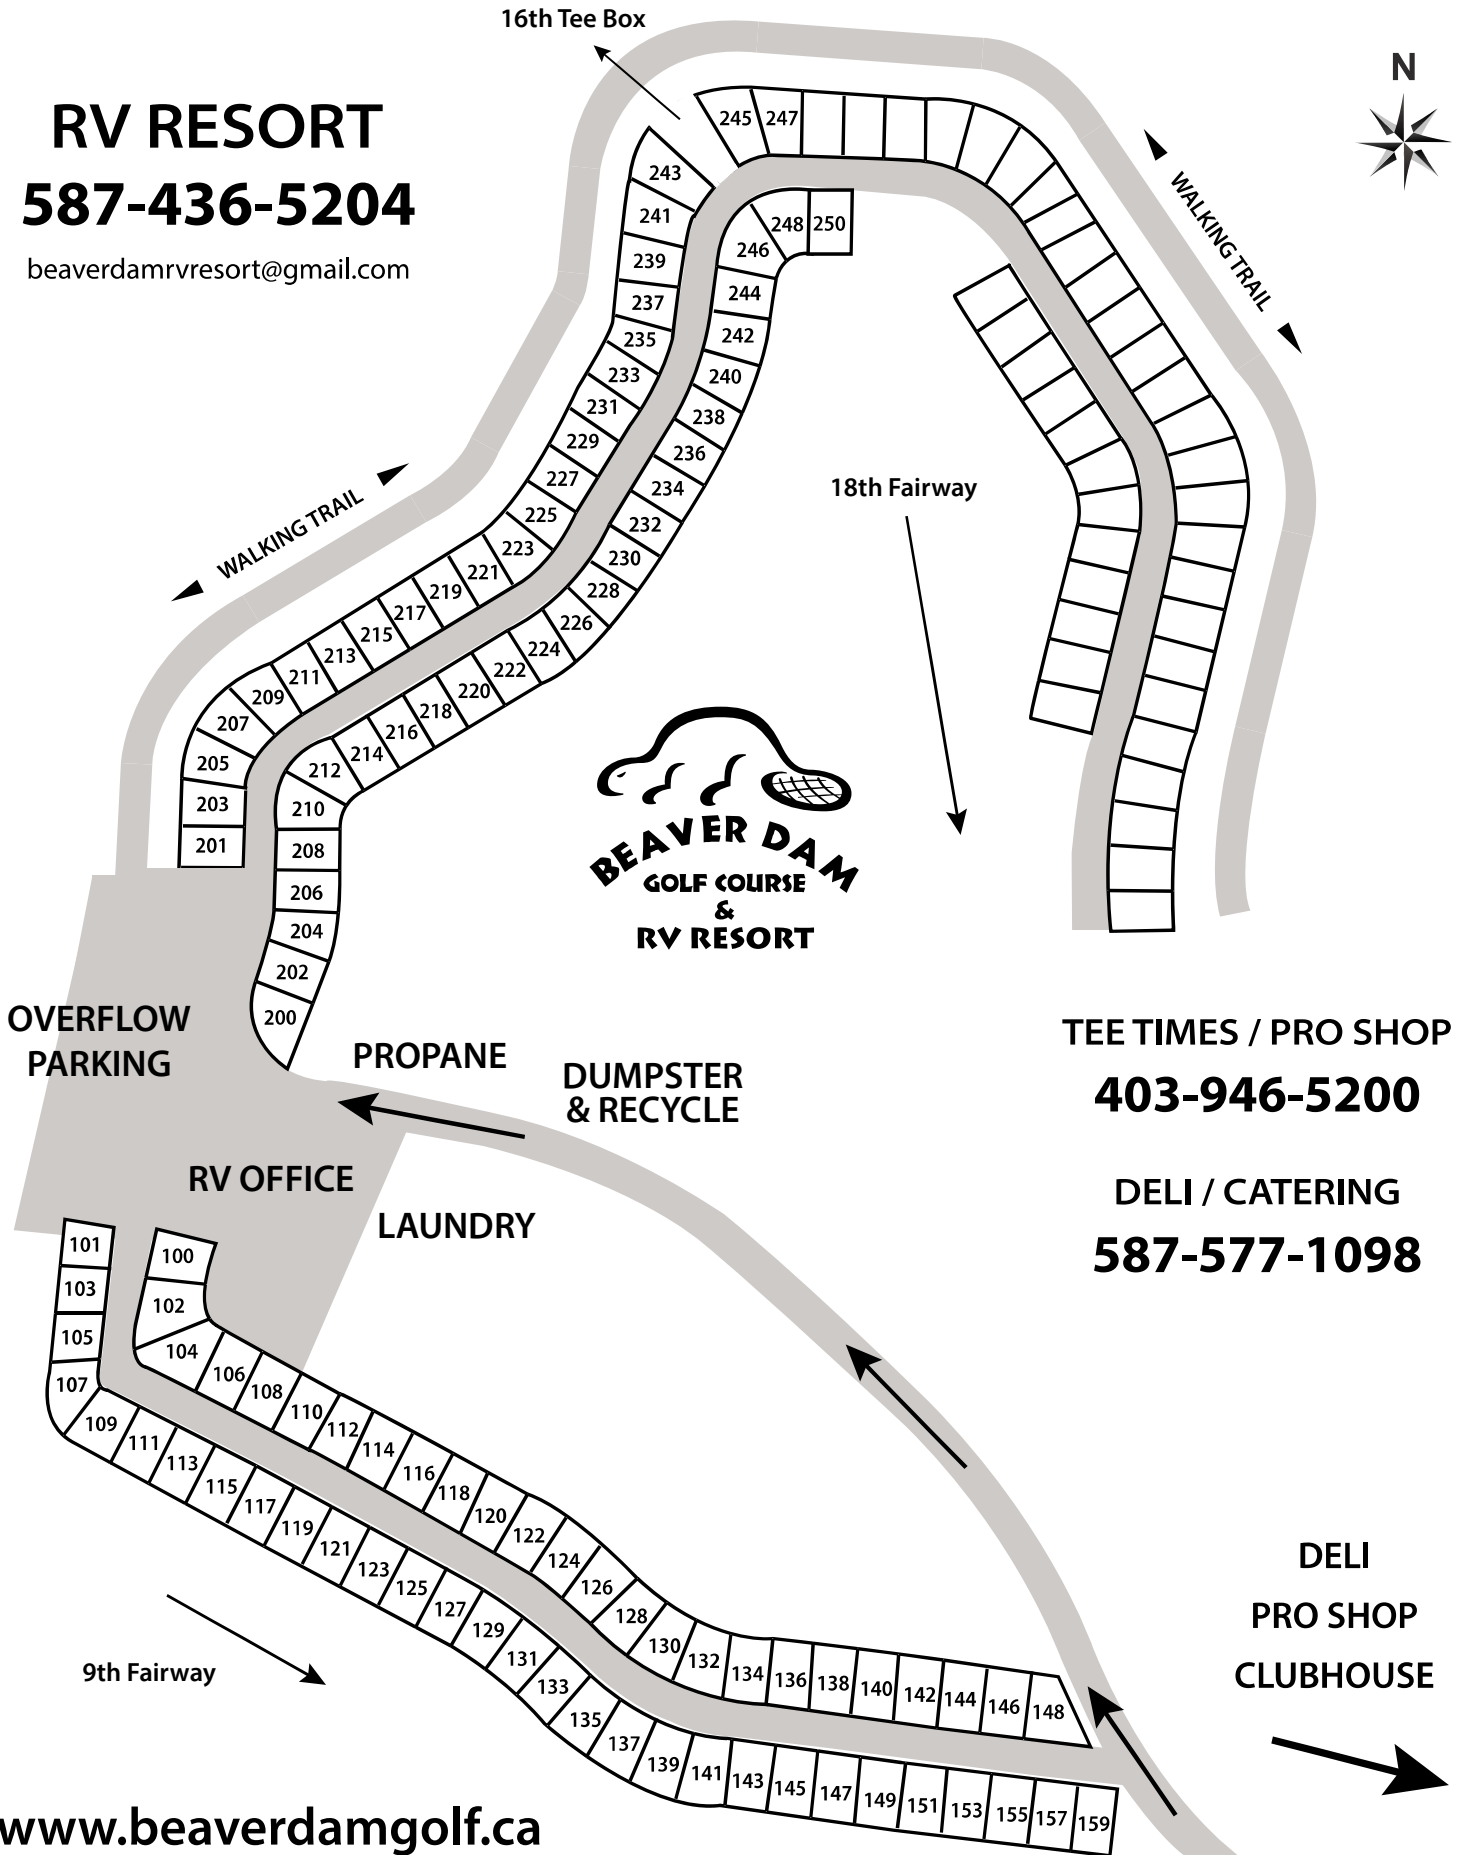

BEAVER DAM GOLF & RV RESORT

RV RESORT
587-436-5204

beaverdamrvresort@gmail.com

TEE TIMES / PRO SHOP
403-946-5200

DELI / CATERING
587-577-1098

DELI
PRO SHOP
CLUBHOUSE

www.beaverdamgolf.ca