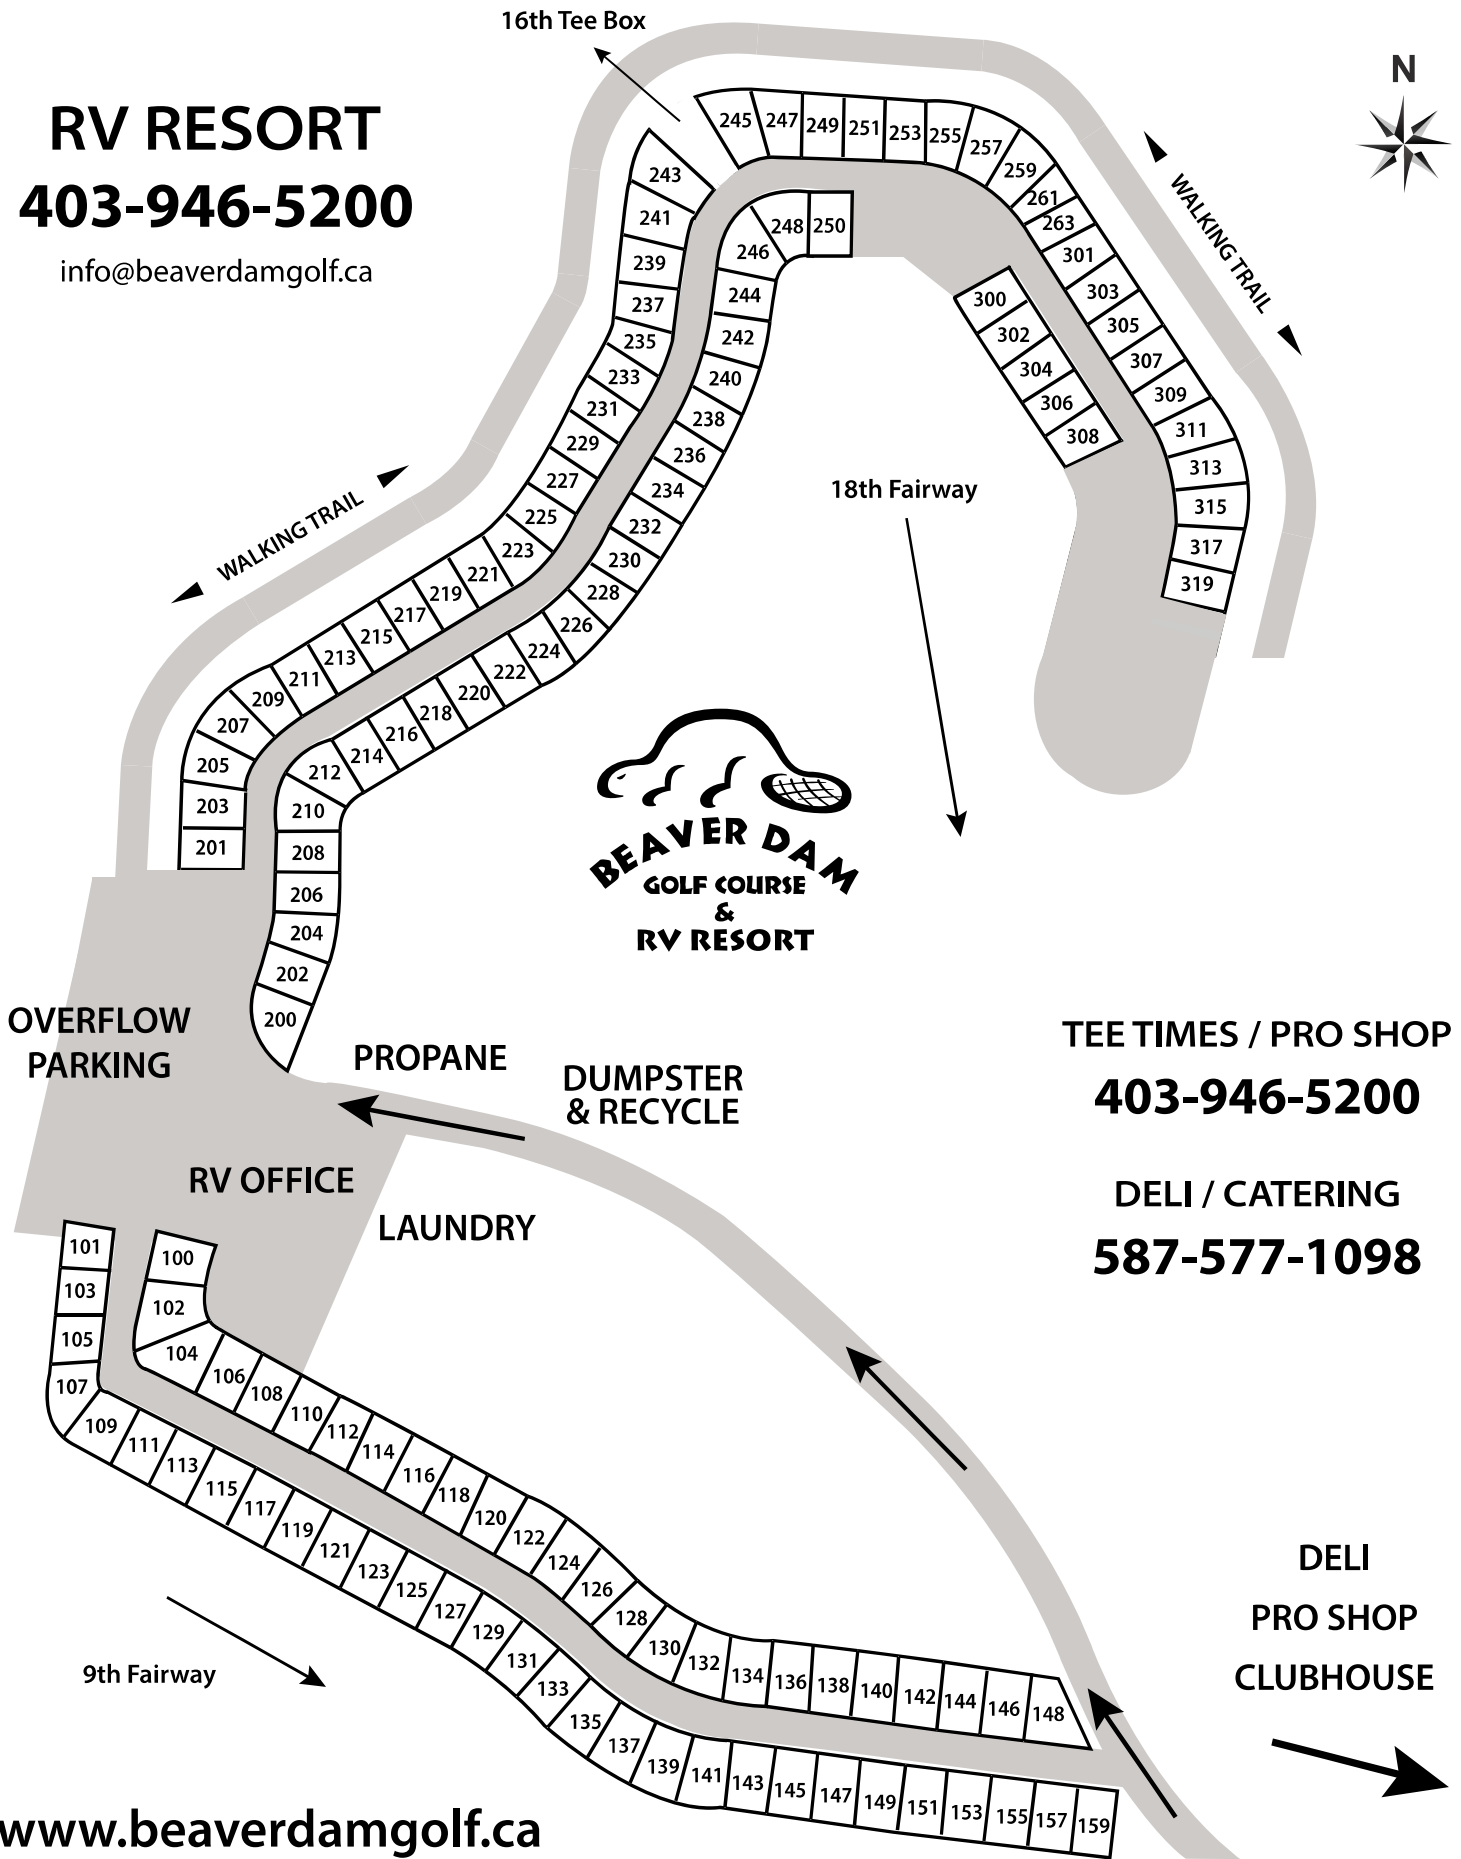

BEAVER DAM GOLF & RV RESORT

RV RESORT
403-946-5200

info@beaverdamgolf.ca

TEE TIMES / PRO SHOP
403-946-5200

DELI / CATERING
587-577-1098

DELI
PRO SHOP
CLUBHOUSE

www.beaverdamgolf.ca